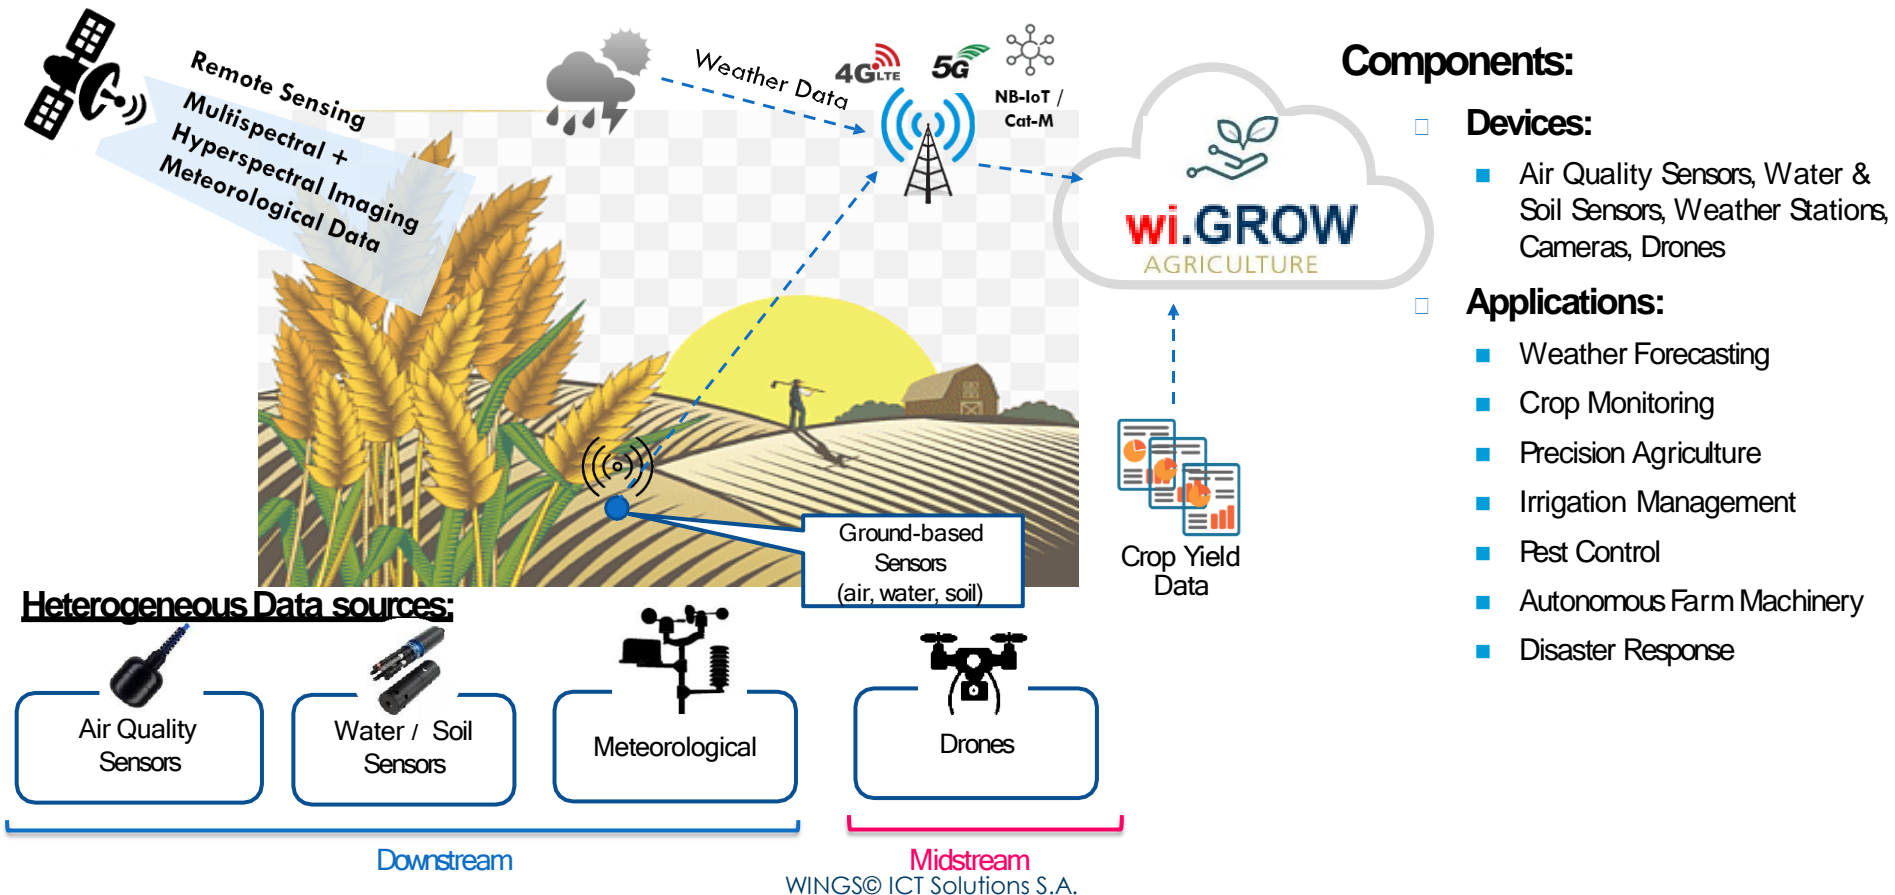

wings.

TECHNOLOGY TO ELEVATE YOUR BUSINESS

A. AGRICULTURE : Farmbook (Farmers, agricultural cooperatives)

Monitoring

- Producer and land parcel data.
- Ecological schemes (AEE).
- Crop recording and monitoring.
- Through sensors:
 - ✓ Soil moisture sensors monitor soil humidity.
 - ✓ pH and NPK sensors measure soil quality.
 - ✓ Meteorological sensors track environmental conditions affecting the climate in land parcels.

Solution: Εφαρμόστε αζωτούχο λιπάσμα, καθώς αν η βροχόπτωση είναι επαρκής.

B. Biodiversity and Green book/registry

Monitoring

- Management of Municipal Green Registries.
- status of plants, parks, and trees.
- Tracking NDVI (Normalized Difference Vegetation Index) for vegetation health.
- ongoing maintenance tasks and activities.
- visitor traffic to green spaces.
- Recording not only vegetation but also infrastructure elements, such as water fountains, benches, and other facilities.

C. AQUACULTURE and ENVIRONMENT

Monitoring

- Production monitoring
- Environmental indicators.
- Facility security.

Decision Making and Recommendations

- Production optimization (Feed, Health)
- Management of environmental risks.
- Security management in aquaculture.

Underwater, Surveillance cameras/sensors

Wings Gateway

Hardware

- Under water cameras
- Under water sensors
- Surveillance cameras
- WINGS gateway

Network / Cloud

- 5G, 4G, WiFi, or other
- Edge / core cloud, security