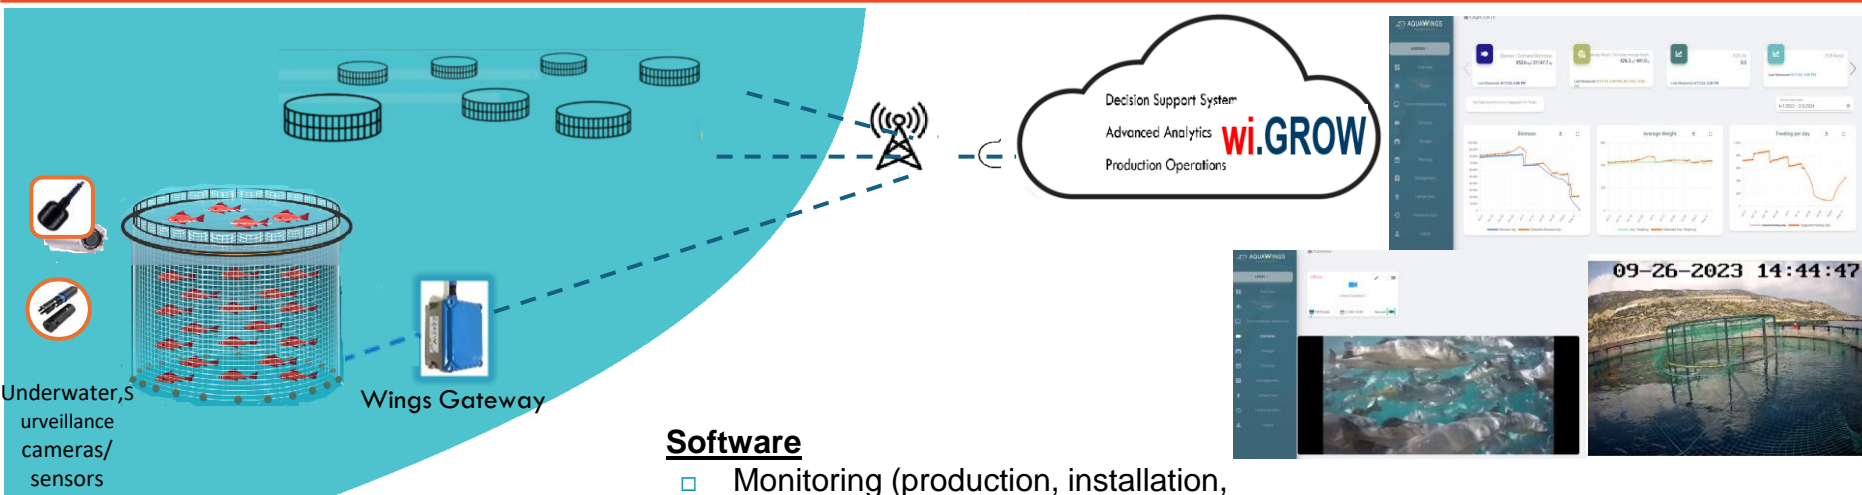

Solution: Εφαρμόστε αζωτούχο λιπάσμα, καθώς αν η βροχόπτωση είναι επαρκής.

B. Biodiversity and Green book/registry

Monitoring

- Management of Municipal Green Registries.
- status of plants, parks, and trees.
- Tracking NDVI (Normalized Difference Vegetation Index) for vegetation health.
- ongoing maintenance tasks and activities.
- visitor traffic to green spaces.
- Recording not only vegetation but also infrastructure elements, such as water fountains, benches, and other facilities.

C. AQUACULTURE and ENVIRONMENT

Monitoring

- Production monitoring
- Environmental indicators.
- Facility security.

Decision Making and Recommendations

- Production optimization (Feed, Health)
- Management of environmental risks.
- Security management in aquaculture.

Underwater, Surveillance cameras/sensors

Wings Gateway

Hardware

- Under water cameras
- Under water sensors
- Surveillance cameras
- WINGS gateway

Network / Cloud

- 5G, 4G, WiFi, or other
- Edge / core cloud, security