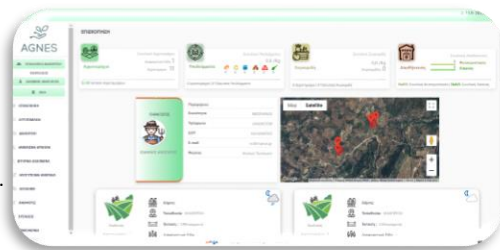

The logo for 'wings.' features the word 'wings.' in a lowercase, sans-serif font. The letters 'w', 'i', and the period are colored orange, while the letters 'n', 'g', and 's' are white. The background is a dark blue gradient with a subtle pattern of thin, curved lines that create a sense of motion or depth, particularly on the right side.

wings.

TECHNOLOGY TO ELEVATE YOUR BUSINESS

A. AGRICULTURE : Farmbook (Farmers, agricultural cooperatives)

Monitoring

- Producer and land parcel data.
- Ecological schemes (AEE).
- Crop recording and monitoring.
- Through sensors:
 - ✓ Soil moisture sensors monitor soil humidity.
 - ✓ pH and NPK sensors measure soil quality.
 - ✓ Meteorological sensors track environmental conditions affecting the climate in land parcels.

Decision Making and Recommendations

- Environmental management planning.
- Bulk user management.
- Support for AGRO 2 & GLOBALG.A.P. standards.
- Determine when and how much to irrigate.
- Decide when and how much to fertilize.
- Provide alerts for potential disease outbreaks based on weather conditions and land parcel data.

Software

- Monitoring (production, installation, environment)
- Average weight estimation
- Feeding optimization
- Behavior pattern, health
- Alerts and recommendations
- Foundation: Video analytics, data ingestion and analysis, custom algorithms for decision support